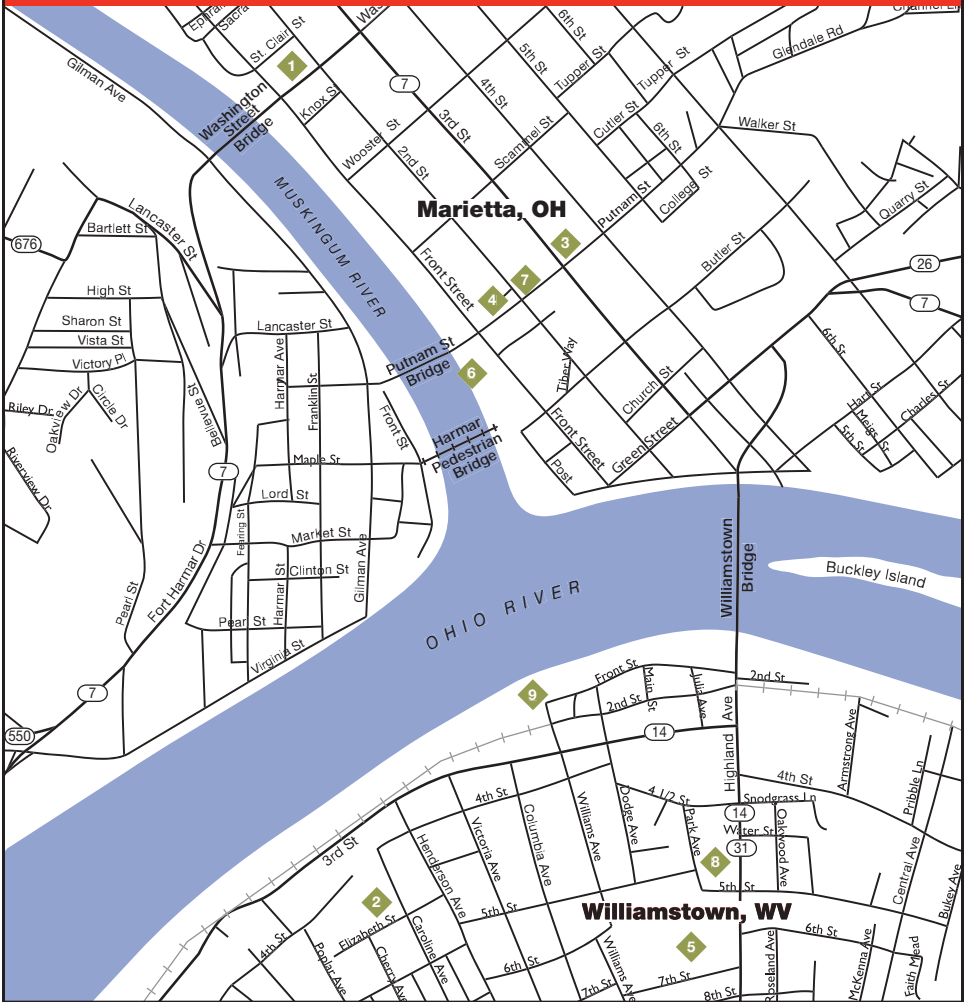

# Downtown Marietta

## Points of Interest

1. Campus Martius Museum
2. Fenton Art Glass Factory, Museum & Gift Shop
3. Marietta City Building
4. Marietta CVB Office/Visitors Center
5. Tomlinson Park
6. Valley Gem Sternwheeler
7. Washington County Courthouse
8. Williamstown City Building
9. Williamstown Marina